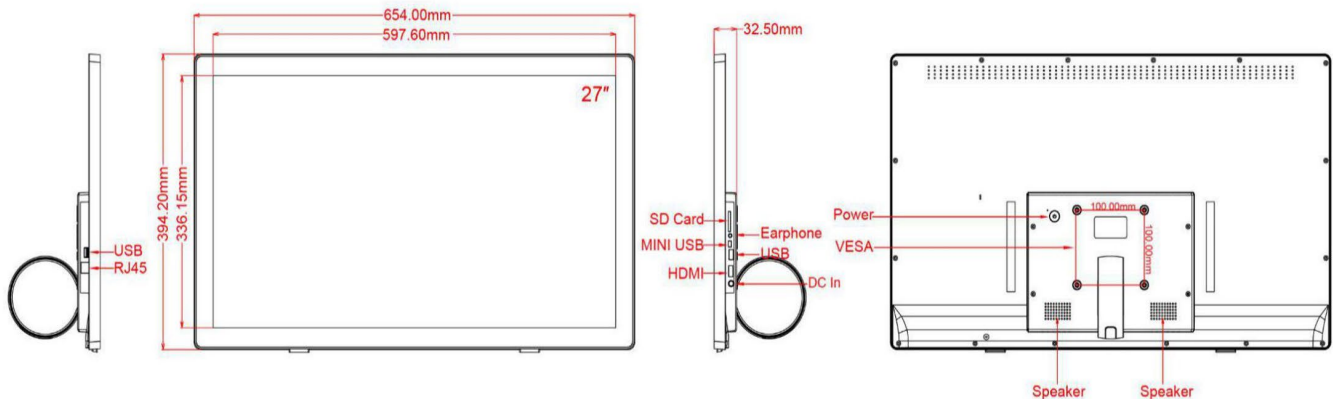

MODEL: CD4270

DISPLAY

Panel: Full HD 27" LCD panel

Resolution: 1920*1080

Active area: 597.6mm(H) x 336.15mm(V)

Viewing angle: 89/89/89/89(L/R/U/D)

Contrast Ratio: 1000:1

Brightness: 250 cd/m²

Aspect Ratio: 16x9

Operation Hours: 18/7

SYSTEM

CPU: Hex core Cortex

RAM: 2GB

Internal Memory: 16GB

Operating System: Android 9

CESync Software

MULTIMEDIA APPLICATIONS

Video formats: MPEG-1/MPEG-2/MPEG-4/H.263/H.264/VC1/RV

Audio formats: MP3/WMA/AAC

Picture formats: JPEG, PNG, Webp

DIMENSIONS

Dimensions: w25.75" x h15.12" x d1.28" / (654mm x 294.2mm x 32.5mm)

Product weight: 14.33lbs / 6.5kg

ACCESSORIES

Power adapter: 100-240Vac 50/60Hz, 12Vdc/1500mA. EL VI, UL

Quick start guide

NETWORK

Ethernet: 100M/1000M

Wifi: 802.11b/g/n/ac, 2.4GHz + 5GHz

Bluetooth: 4.0

Cellular: 3G USB dongle ext.

I/O PORTS

Power Jack: DC power input 12V/1.5A

HDMI: 2.0 Output

USB: Host 2.0. USB for serial, Mini USB OTG

Card slot: SD [supports up to 32GB]

RJ45: 100M/1000M Ethernet

Earphone: 3.5mm earphone

Power button

Recovery button

OPERATING CONDITIONS

Temperature range (operation): 0-40°

Temperature range (storage): 20 - 60°

MTBF: 50,000 hour(s)

Humidity range (operation) [RH]: 20 ~ 80% RH (No condensation)

Humidity range (storage)[RH]: 5 ~ 95% RH (No condensation)

MISCELLANEOUS

Wall mounting bracket: 100mm*100mm

Multi-language support

Optional camera: 2MP

WARRANTY: *3 year warranty, parts and labor.

Learn more about CE Labs at www.celabs.com.

United States
1-800-767-6189
sales@celabs.com

CE Labs, LLC reserves the right to change or update without notice. CE Labs, the CE Labs logo and CESync are registered trademarks of CE Labs, LLC. All other trademarks are the property of their respective owner. 2021 CE Labs, LLC. All rights reserved.